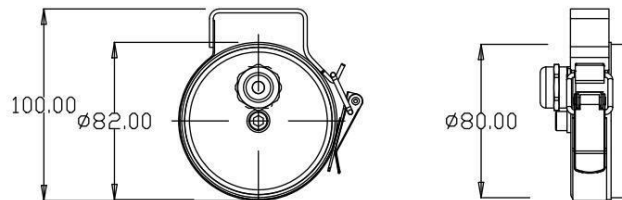

	20 Watt	40 Watt	60 Watt
Measurements:	600mm, Ø 80mm (H=100mm)	1200mm, Ø 80mm (H=100mm)	1500mm, Ø 80mm (H=100mm)
Mounting:	Surface mounted/Suspended (with optional suspension set)	Surface mounted/Suspended (with optional suspension set)	Surface mounted/Suspended (with optional suspension set)
Colour temperature:	2800-3500K Warm White 4000-4500K Natural White 6000-6500K Pure White	2800-3500K Warm White 4000-4500K Natural White 6000-6500K Pure White	2800-3500K Warm White 4000-4500K Natural White 6000-6500K Pure White
Lumen output:	>125lm/W (2500-2700lm)	>125lm/W (5000-5300lm)	>125lm/W (7500-7800lm)
Power consumption:	20W	40W	60W
LED chip:	Epistar SMD 2835 (168 pcs)	Epistar SMD 2835 (336 pcs)	Epistar SMD 2835 (432 pcs)
Driver:	TUV approved	TUV approved	TUV approved
Powerfactor:	>0.95	>0.95	>0.95
Dimmable:	On request	On request	On request
Sensor:	On request	On request	On request
Emergency:	On request	On request	On request
Color rendering CRI:	>80	>80	>80
Beam angle:	120°	120°	120°
Material:	Transparent/Frosted White/Silver end cap PC + aluminium	Transparent/Frosted White/Silver end cap PC + aluminium	Transparent/Frosted White/Silver end cap PC + aluminium
Working temperature:	-20°C - +40°C	-20°C - +40°C	-20°C - +40°C
Power:	AC100-240V	AC100-240V	AC100-240V
IP Class:	IP67 (IK10)	IP67 (IK10)	IP67 (IK10)
Lifespan:	ca. 40.000 hrs (40°C ambient temperature)	ca. 40.000 hrs (40°C ambient temperature)	ca. 40.000 hrs (40°C ambient temperature)
Warranty:	3 years	3 years	3 years