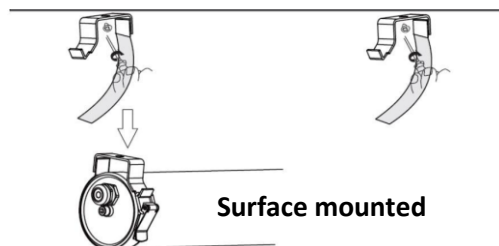

	20 Watt	40 Watt	60 Watt
Measurements:	600mm, Ø 80mm (H=100mm)	1200mm, Ø 80mm (H=100mm)	1500mm, Ø 80mm (H=100mm)
Mounting:	Surface mounted/Suspended (with optional suspension set)	Surface mounted/Suspended (with optional suspension set)	Surface mounted/Suspended (with optional suspension set)
Colour temperature:	2800-3500K Warm White 4000-4500K Natural White 6000-6500K Pure White	2800-3500K Warm White 4000-4500K Natural White 6000-6500K Pure White	2800-3500K Warm White 4000-4500K Natural White 6000-6500K Pure White
Lumen output:	>125lm/W (2500-2700lm)	>125lm/W (5000-5300lm)	>125lm/W (7500-7800lm)
Power consumption:	20W	40W	60W
LED chip:	Epistar SMD 2835 (168 pcs)	Epistar SMD 2835 (336 pcs)	Epistar SMD 2835 (432 pcs)
Driver:	TUV approved	TUV approved	TUV approved
Powerfactor:	>0.95	>0.95	>0.95
Dimmable:	On request	On request	On request
Sensor:	On request	On request	On request
Emergency:	On request	On request	On request
Color rendering CRI:	>80	>80	>80
Beam angle:	120°	120°	120°
Material:	Transparent/Frosted White/Silver end cap PC + aluminium	Transparent/Frosted White/Silver end cap PC + aluminium	Transparent/Frosted White/Silver end cap PC + aluminium
Working temperature:	-20°C - +40°C	-20°C - +40°C	-20°C - +40°C
Power:	AC100-240V	AC100-240V	AC100-240V
IP Class:	IP67 (IK10)	IP67 (IK10)	IP67 (IK10)
Lifespan:	ca. 40.000 hrs (40°C ambient temperature)	ca. 40.000 hrs (40°C ambient temperature)	ca. 40.000 hrs (40°C ambient temperature)
Warranty:	3 years	3 years	3 years