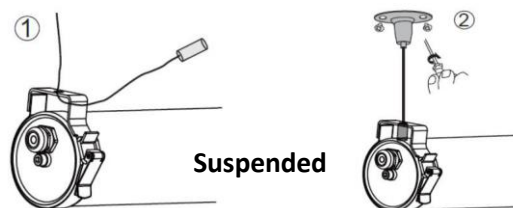

	20 Watt	40 Watt	60 Watt
Measurements:	600mm, Ø 80mm (H=100mm)	1200mm, Ø 80mm (H=100mm)	1500mm, Ø 80mm (H=100mm)
Mounting:	Surface mounted/Suspended (with optional suspension set)	Surface mounted/Suspended (with optional suspension set)	Surface mounted/Suspended (with optional suspension set)
Colour temperature:	2800-3500K Warm White 4000-4500K Natural White 6000-6500K Pure White	2800-3500K Warm White 4000-4500K Natural White 6000-6500K Pure White	2800-3500K Warm White 4000-4500K Natural White 6000-6500K Pure White
Lumen output:	>125lm/W (2500-2700lm)	>125lm/W (5000-5300lm)	>125lm/W (7500-7800lm)
Power consumption:	20W	40W	60W
LED chip:	Epistar SMD 2835 (168 pcs)	Epistar SMD 2835 (336 pcs)	Epistar SMD 2835 (432 pcs)
Driver:	TUV approved	TUV approved	TUV approved
Powerfactor:	>0.95	>0.95	>0.95
Dimmable:	On request	On request	On request
Sensor:	On request	On request	On request
Emergency:	On request	On request	On request
Color rendering CRI:	>80	>80	>80
Beam angle:	120°	120°	120°
Material:	Transparent/Frosted White/Silver end cap PC + aluminium	Transparent/Frosted White/Silver end cap PC + aluminium	Transparent/Frosted White/Silver end cap PC + aluminium
Working temperature:	-20°C - +40°C	-20°C - +40°C	-20°C - +40°C
Power:	AC100-240V	AC100-240V	AC100-240V
IP Class:	IP67 (IK10)	IP67 (IK10)	IP67 (IK10)
Lifespan:	ca. 40.000 hrs (40°C ambient temperature)	ca. 40.000 hrs (40°C ambient temperature)	ca. 40.000 hrs (40°C ambient temperature)
Warranty:	3 years	3 years	3 years