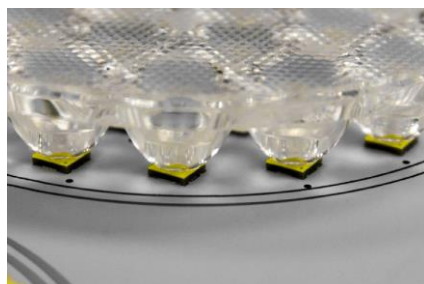

	480 Watt (4x120W)	720 Watt (6x120W)	960 Watt (6x160W)
Measurements:	740x550x80mm	740x600x80mm	740x600x80mm
Mounting:	Bracket	Bracket	Bracket
LED chip:	Cree High-power Leds	Cree High-power Leds	Cree High-power Leds
Driver:	Meanwell	Meanwell	Meanwell
Beam angle:	30°, 60°	30°, 60°	30°, 60°
Power Factor:	> 0.96	> 0.96	> 0.96
Colour rendering (Ra):	≥ 70	≥ 70	≥ 70
Lumen output:	ca. 50.410lm (3000K) ca. 56.640lm (4000K) ca. 56.640lm (5700K)	ca. 75.620lm (3000K) ca. 84.960lm (4000K) ca. 84.960lm (5700K)	ca. 98.260lm (3000K) ca. 110.400lm (4000K) ca. 110.400lm (5700K)
Lm/W	ca. 105lm/W (3000K) ca. 118 lm/W (4000K) ca. 118lm/W (5700K)	ca. 105lm/W (3000K) ca. 118 lm/W (4000K) ca. 118lm/W (5700K)	ca. 102lm/W (3000K) ca. 115 lm/W (4000K) ca. 115lm/W (5700K)
Colour temperature:	3000/4000/5700K	3000/4000/5700K	3000/4000/5700K
Housing:	Body aluminium	Die cast aluminium	Die cast aluminium
Color:	Black	Black	Black
Working range:	-30°C-+50°C	-30°C-+50°C	-30°C-+50°C
Input voltage:	AC 220-240V 50-60Hz	AC 220-240V 50-60Hz	AC 220-240V 50-60Hz
Lifespan:	80.800 hours L90 B10 169.000 hours L80 B10 181.000 hours L70 B10	80.800 hours L90 B10 169.000 hours L80 B10 181.000 hours L70 B10	80.800 hours L90 B10 169.000 hours L80 B10 181.000 hours L70 B10
Warranty:	3 years	3 years	3 years
Protection class:	IP65 - IK10	IP65 - IK10	IP65 - IK10
Weight:	18,4 kilo	23,9 kilo	23,9 kilo
Certification:	CE- RoHS	CE- RoHS	CE- RoHS