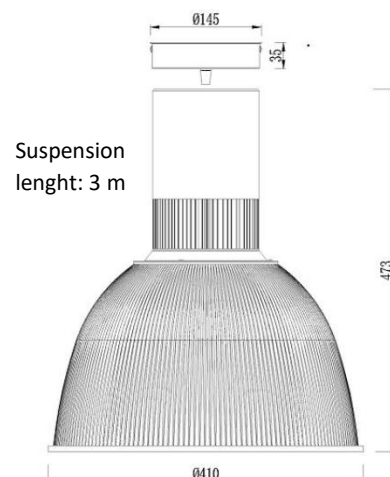

	1100 Lumen	2000 Lumen	3000 Lumen	4500 Lumen	6000 Lumen
Measurements:	Ø 410mm H 473mm	Ø 410mm H 473mm	Ø 410mm H 473mm	Ø 410mm H 473mm	Ø 410mm H 473mm
Mounting:	Suspended	Suspended	Suspended	Suspended	Suspended
Colour temperature:	2200/2700/3000 4000K/5700K	2200/2700/3000 4000K/5700K	2200/2700/3000 4000K/5700K	2200/2700/3000 4000K/5700K	2200/2700/3000 4000K/5700K
Lumen output:	ca. 1100lm	ca. 2000lm	ca. 3000lm	ca. 4500lm	ca. 6000lm
Power consumption:	6W 827/830/840 8W 927/930	12W 827/830/840 15W 927/930	18W 827/830/840 22W 927/930	27W 827/830/840 33W 927/930	37W 827/830/840
LED chip:	Philips Fortimo	Philips Fortimo	Philips Fortimo	Philips Fortimo	Philips Fortimo
Driver:	Philips Xitanium	Philips Xitanium	Philips Xitanium	Philips Xitanium	Philips Xitanium
Powerfactor:	0.9	0.9	0.9	0.9	0.9
Dimmable:	On request: Dali Triac/1-10V Casambi	On request: Dali Triac/1-10V Casambi	On request: Dali Triac/1-10V Casambi	On request: Dali Triac/1-10V Casambi	On request: Dali Triac/1-10V Casambi
Color rendering CRI:	>80/>90	>80/>90	>80/>90	>80/>90	>80/>90
Beam angle:	15/24/40/60°	15/24/40/60°	15/24/40/60°	15/24/40/60°	15/24/40/60°
Material:	aluminium polycarbonate	aluminium polycarbonate	aluminium polycarbonate	aluminium polycarbonate	aluminium polycarbonate
Color:	black/white/grey	black/white/grey	black/white/grey	black/white/grey	black/white/grey
MacAdam Steps:	3	3	3	3	3
Weight:	ca. 3,5 kg	ca. 3,5 kg	ca. 3,5 kg	ca. 3,5 kg	ca. 3,5 kg
IP Class:	IP20	IP20	IP20	IP20	IP20
Lifespan (L80 B10):	50.000 hrs	50.000 hrs	50.000 hrs	50.000 hrs	50.000 hrs
Warranty:	3 years	3 years	3 years	3 years	3 years