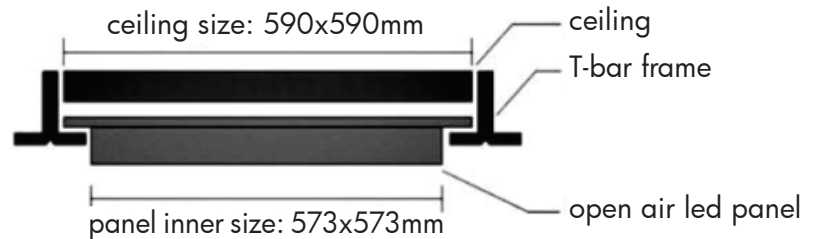

Connected Load:	Lumen output:	Luminous efficacy:	Measurements:	Weight:
36 Watt	3600lm	100lm/W	590x590x16mm	0.7 kg

Mounting:	recessed
Color temperature:	3000/4000/6000 Kelvin
Color Rendering Index:	>80
Powerfaktor:	0.95
Beam angle:	120°
LED chip:	2835 SMD LED
Driver:	Flicker Free
Dimmable:	no
Mains voltage:	200-240 VAC
Mains frequency:	50-60Hz
Material:	frame aluminum, cover PC
Luminaire color:	white
IP class:	IP41
Lifespan:	50.000 hours L80/B50 (T _q 25°)
Warranty:	3 years